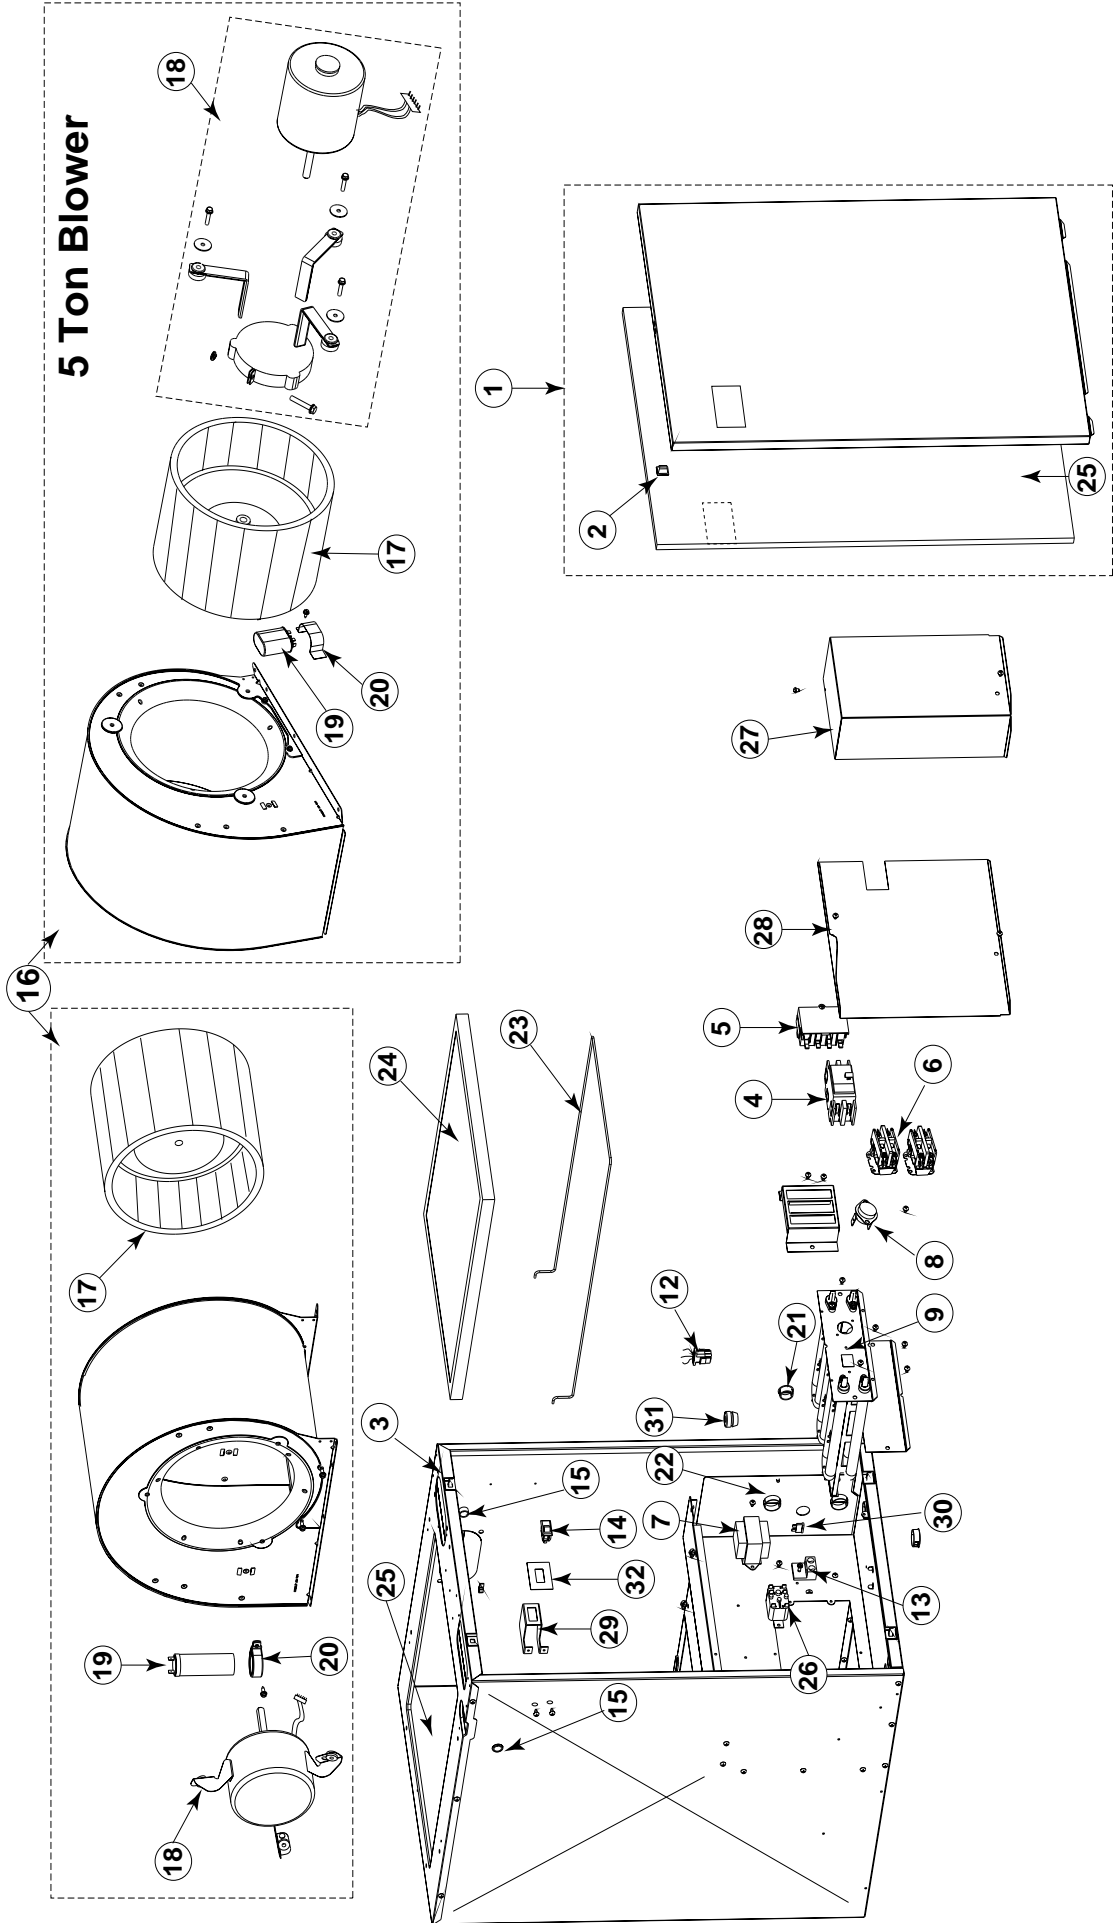

902985 Nominal 5 Ton Blower

E2EH-xxx-HB and E2EB-xxx-HB Series

Models -010, -012, -015, -015HR, -017, -020, -023

Item No.	Part No.	Description	240v Single Phase							5 Ton†
			010	012	015	015HR	017	020	023	
1	917260	Panel Door, White (Specify Brand) - includes insulation	1	1	1	1	1	1	1	
2	668420	Receptacle, Latch	2	2	2	2	2	2	2	
3	668905	Strike, Latch	4	4	4	4	4	4	4	
4	632249	Circuit Breaker, 60A, 2 Pole	1	2	2	2	2	2	2	
5	913874	Single Circuit Adaptor Kit (standard on 012 models, optional on 015-023 models)	n/a	1						
6	621908	Contactora, 1 Pole, 25FLA/35 Res				1	1			
	621909	Contactora, 2 Pole, 25FLA/30 Res	1	1	1	1	1	2	2	
7	621814	Transformer, 30 VA	1	1	1	1	1	1	1	
8	626511	Limit, 1-Pole, 1/2"	1			2	2			
	626513	Limit, 1-Pole, 1/2"		1	1					
	626515	Limit, 1-Pole, 1/2"						2	2	
9	903902	Element Assembly 5.4kw @ 240v				1 btm*	1 btm*			
	903903	Element Assembly 10.0kw @ 240v	1 top*					2	1 btm*	
	903904	Element Assembly 10.8kw @ 240v				1 top*	1 top*			
	903905	Element Assembly 11.6kw @ 240v		1 top*						1 top*
	903906	Element Assembly 15.0kw @ 240v			1 top*					
12	389810	Thermostat Plug Assembly, E(-)EH	1	1	1	1	1	1	1	
	389820	Thermostat Plug Assembly, E(-)EB								
13	632235	Lug, Ground	1	1	1	1	1	1	1	
14	632338	Switch, SPDT (ON/AUTO): <b>EH Models only</b>	1	1	1	1	1	1	1	
15	631781	Bushing	2	2	2	2	2	2	2	
16	903074	Blower, 2 Speed (includes items 17-20) <b>EH Models only</b>	1	1	1	1	1	1	1	
	903907	Blower, 3-Speed (includes items 17 - 20): optional in E2EH models, standard in the E2EB models	1	1	1	1	1	1	1	
	902985	Blower, Multi Speed/240v (includes items 17-20) optional in EH and EB models, standard in 5 ton units								1
17	667037	Wheel, Blower (10 x 8)	1	1	1	1	1	1	1	
	667258	Wheel, Blower (11 x 8)								1
18	903076	Motor, 1/5 HP, 2-Speed <b>EH Models only</b>	1	1	1	1	1	1	1	
	903908	Motor, 1/3 HP, 3-Speed <b>EB models only</b>	1	1	1	1	1	1	1	
	903096	Motor, 3/4 HP, (4 Speed ) with mounting band and legs								1
19	621434	Capacitor, 7.5 MFD 370v <b>EH &amp; EB models</b>	1	1	1	1	1	1	1	
	621377	Capacitor, 20MF/370V								1
20	606228	Strap, Capacitor	1	1	1	1	1	1	1	
	249090	Strap, Capacitor								1
21	632307	Hole Plug (1/2"): EB Units use 3 each	2	2	2	2	2	2	2	
22	632308	Hole Plug (3/4")	4	4	4	4	4	4	4	
23	669053	Filter Retainer	1	1	1	1	1	1	1	
24	668934	Filter	1	1	1	1	1	1	1	
26	621898	Blower Relay NO: <b>EB models only</b>	1	1	1	1	1	1	1	
	621899	Blower Relay NC: <b>EB models only</b>	1	1	1	1	1	1	1	
27	D00740	Right Control Door	1	1	1	1	1	1	1	
28	D00721	Left Control Door, 10kW	1							
	D00722	Left Control Door, 12-23 kW		1	1	1	1	1	1	
29	264920	Switch, Bracket: <b>EH Models only</b>	1	1	1	1	1	1	1	
30	632261	Fuse, 3-Amp	1	1	1	1	1	1	1	
31	631758	Bushing, Strain Relief: <b>EH Models only</b>	1	1	1	1	1	1	1	
32	689588	Gasket, Decorative, Black: <b>EH Models only</b>	1	1	1	1	1	1	1	
33	D12541R	Wire Harness (not pictured) <b>EH Models only</b>	1	1	1	1	1	1	1	
	D12581R	Wire Harness (not pictured) <b>EB Models only</b>	1	1	1	1	1	1	1	1