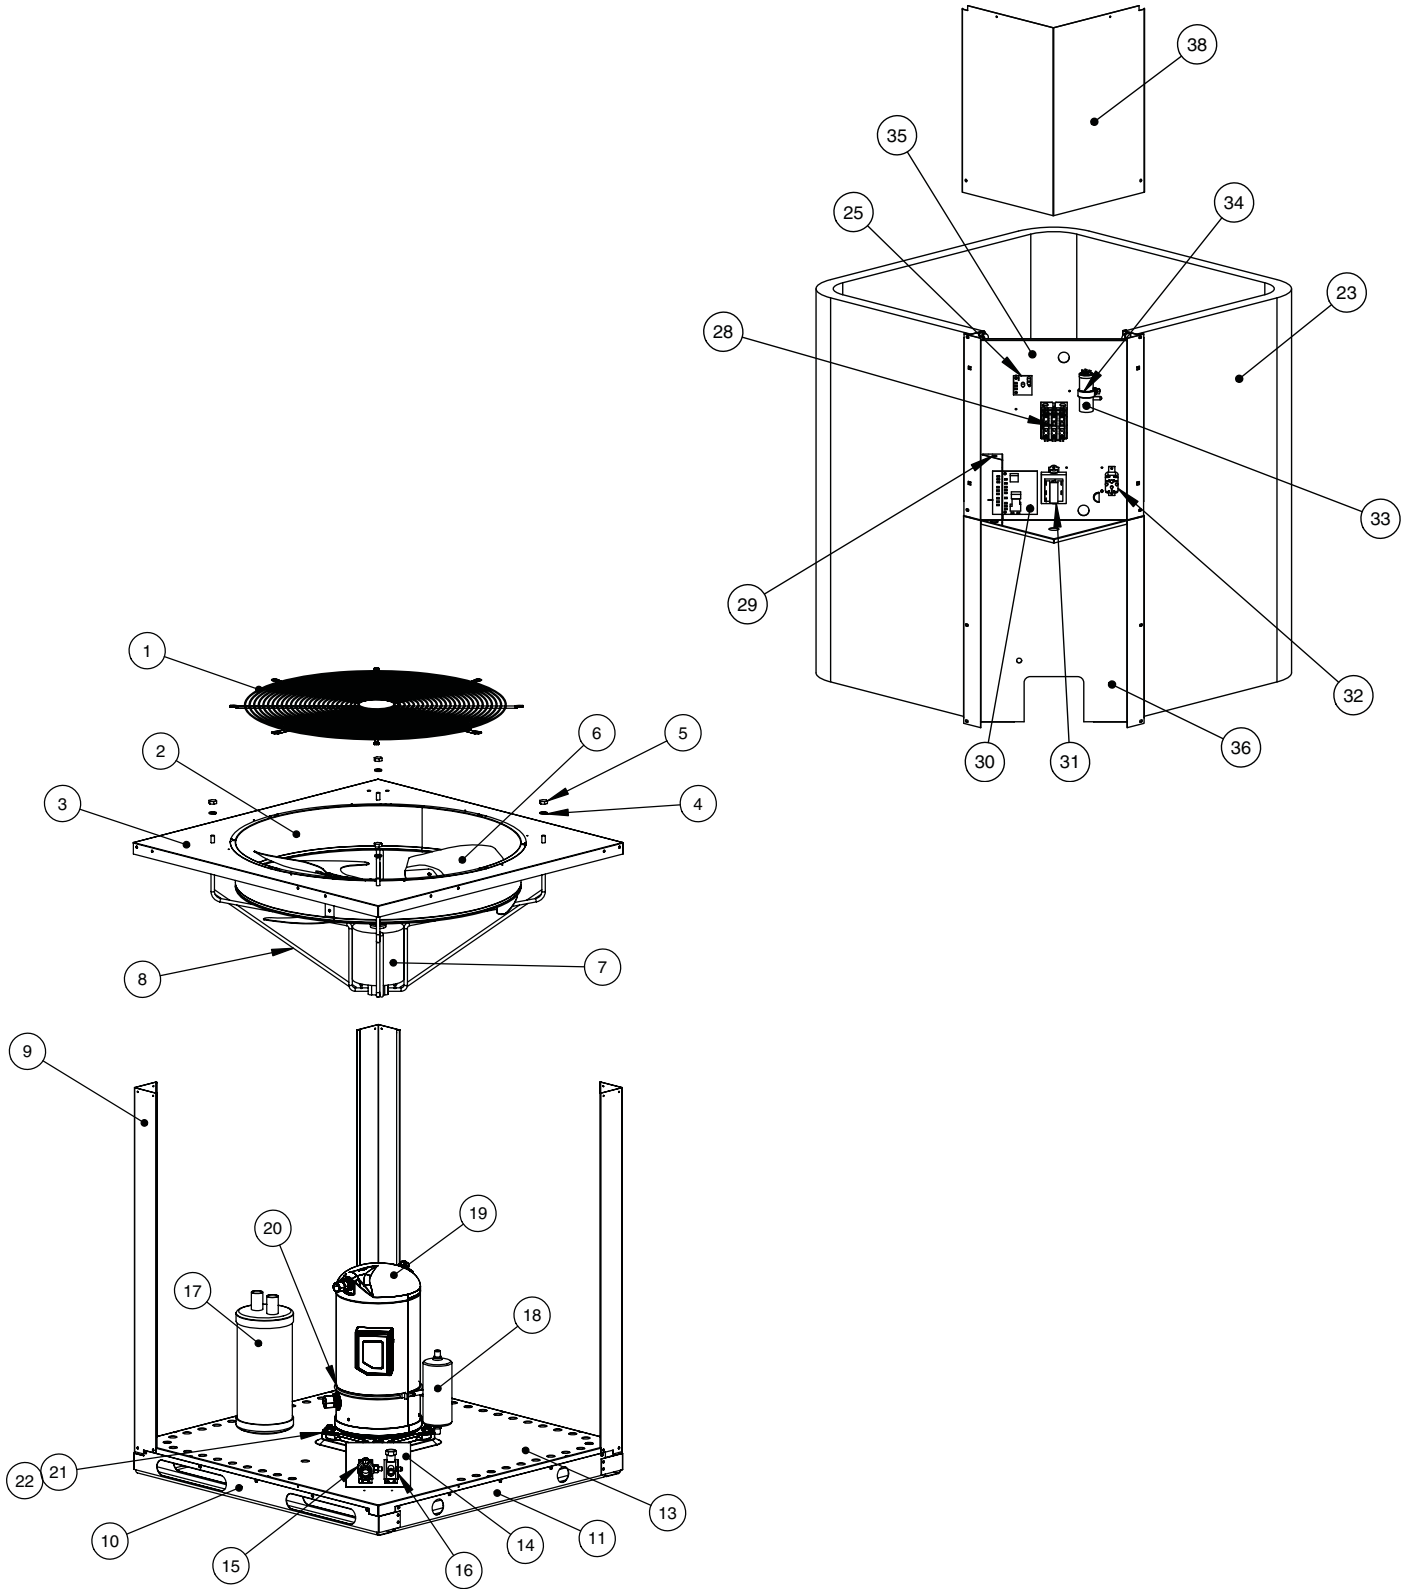

REPLACEMENT PARTS LIST

T3BN Series
 Light Commercial
 Split System Heat Pump

T3BN Series Light Commercial Split System Heat Pump

ITEM	DESCRIPTION	208/230V-60HZ		380/420V-60HZ	
		090C	120C	090W	120W
1	Fan Grill	669589	669589	669589	669589

Product Manufactured before May 1, 2009

2	Orifice, Fan, 30"	288023	288023	288023	288023
3	Top Pan, 30"	288012	288012	288012	288012

Product Manufactured after May 1, 2009

2	Orifice, Fan, 30.38"	2B2131	2B2131	2B2131	2B2131
3	Top Pan, 30.38"	2B2141	2B2141	2B2141	2B2141