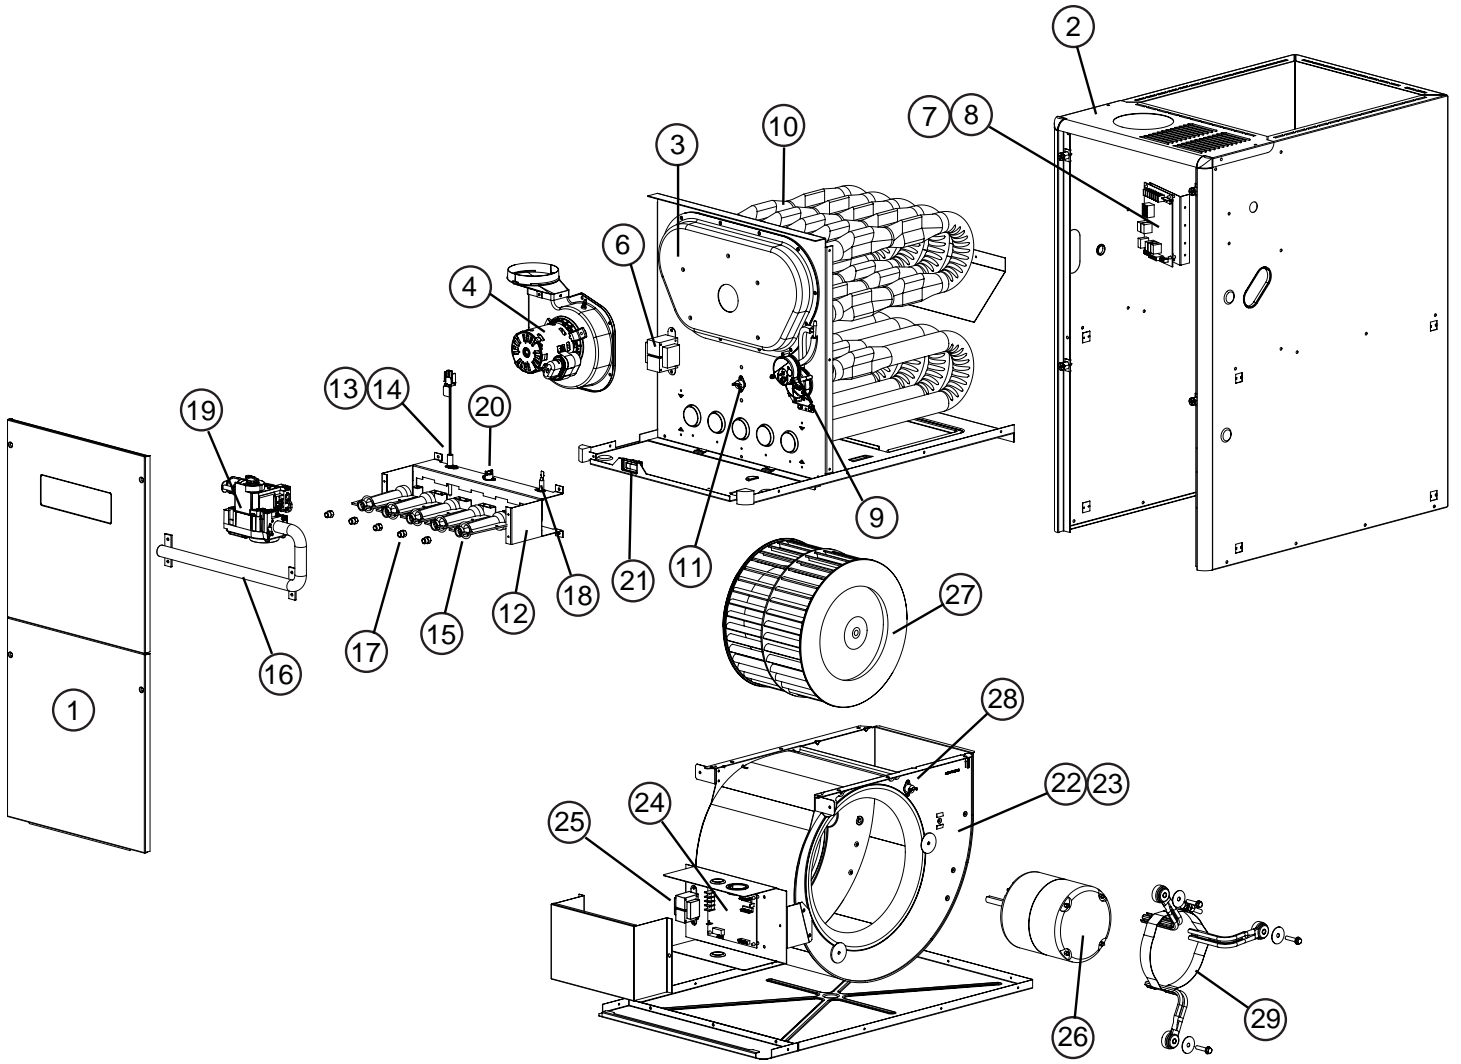

PGC2TA & PGC2TA-1 Upflow / Horizontal Component Location