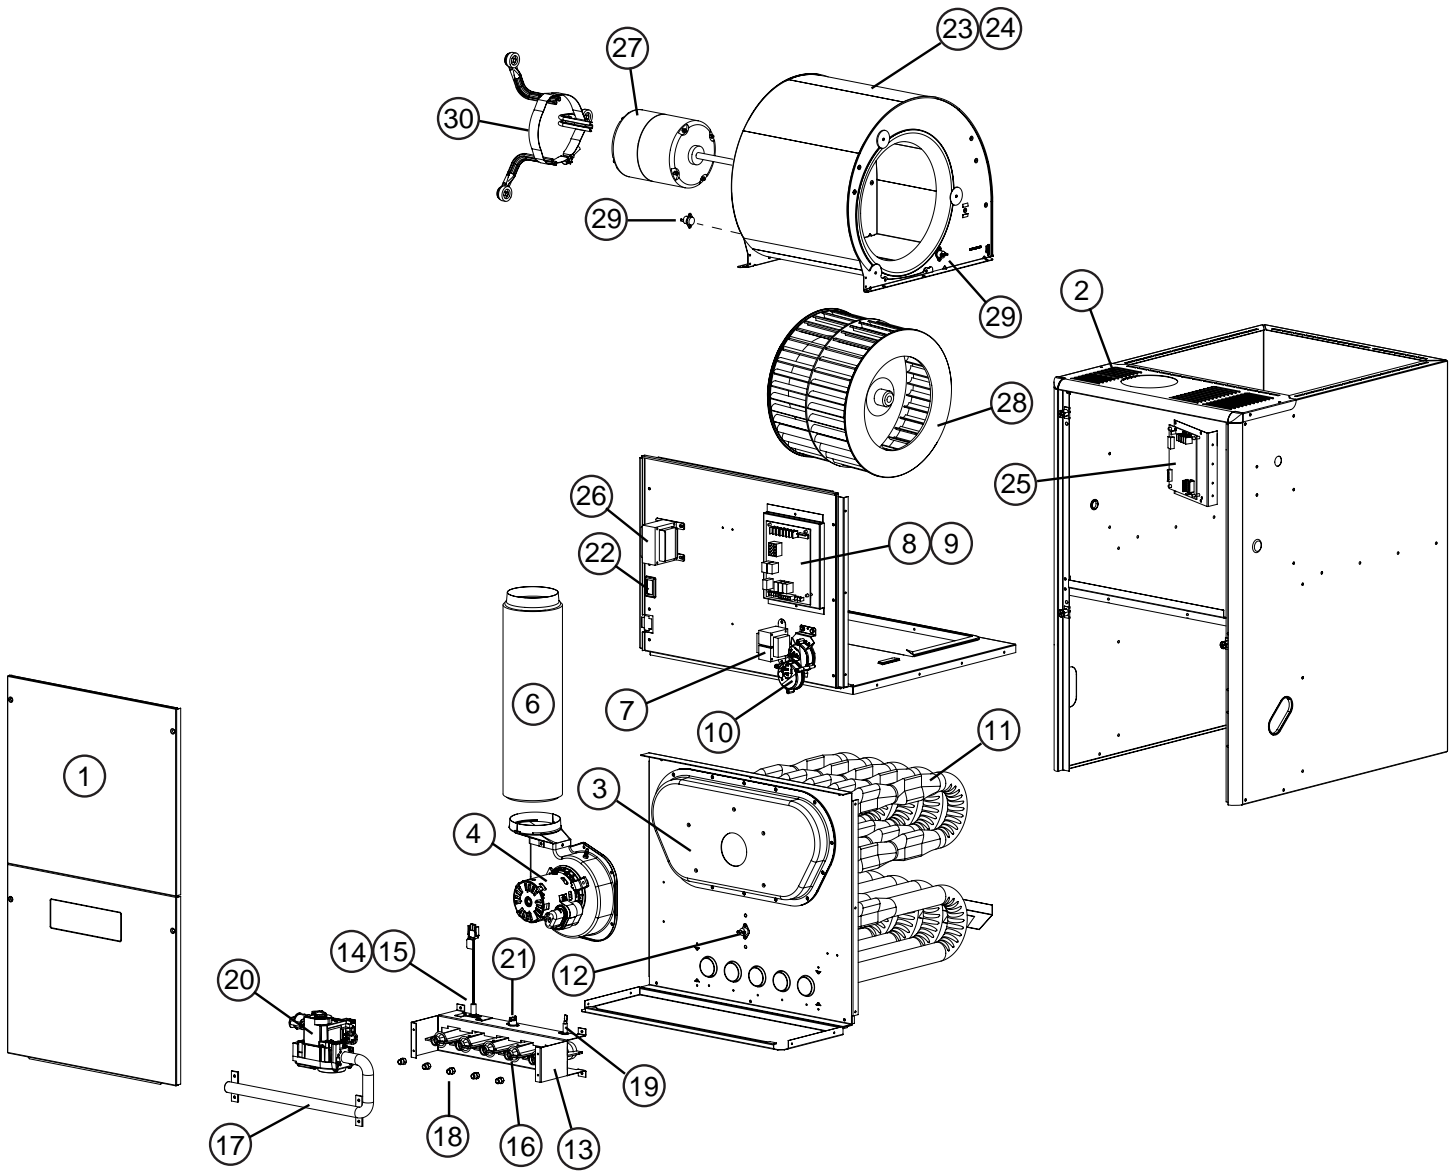

PGC2TK & PGC2TK-1 Downflow Component Location

**PGC2TA Upflow / Horizontal Replacement Parts List
80+ AFUE - Fixed Speed**

ITEM	DESCRIPTION	060-23A	080-24B	100-24B	100-35C	120-35C	140-45D
1	Door Set (Not Shown)	904775	904776	904776	904777	904777	904778
2	Top Panel	295911R	295912R	295912R	295913R	295913R	295914R
3	Collector Pan with Gasket	904812	904813	904814	904815	904981	904982
4	Inducer Motor	904797	904797	904797	904797	904797	904797
5	Inducer Gasket (Not Shown)	689988	689988	689988	689988	689988	689988
6	Transformer	622341	622341	622341	622341	622341	622341
7	Control Board	920916	920916	920916	920916	920916	920916
8	Fuse	632261	632261	632261	632261	632261	632261
9	Pressure Switches	632514	632514	632514	632515	632515	632515
10	Heat Exchanger (Not Shown)	904779	904780	904781	904783	904868	904785
11	Main Air Limit	626567	626566	626566	626562	626566	626566
12	Burner Assembly	904834	904835	904836	904836	904837	904833
13	Igniter Assembly - Nitride	921074	921074	921074	921074	921074	921074
14	Igniter Bracket (Not Shown)	299261	299261	299261	299261	299261	299261
15	Inshot Burner	661134	661134	661134	661134	661134	661134
16	Manifold, Burner Tube	664228	664229	664230	664230	664231	664232
17	Orifice, Main Burner, Natural Gas	661045	661045	661045	661045	661045	661045
18	Flame Sensor	632484	632484	632484	632484	632484	632484
19	Gas Valve	624652	624652	624652	624652	624652	624652
20	Roll-Out Limit	626559	626560	626560	626560	626560	626559
21	Door Switch	632125	632125	632125	632125	632125	632125
22	Blower Assembly	904872	904873	904955	904874	904874	904875
23	Blower Housing Assembly	297200R	297207R	297207R	297209R	297209R	297209R
24	Blower Control Board	920920	920920	920920	920920	920920	920920
25	Choke, Blower Motor	Not Used	Not Used	Not Used	622340	622340	622340
26	Motor, Blower	921650	921650	921651	921651	921651	921652
27	Wheel, Blower	667375	667374	667374	667280	667280	667280
28	Blower Limit	626581	626581	626581	626581	626581	626581
29	Repl. Motor Mount Kit	904867	904907	904907	904907	904907	904951
30	Hose, High Temp (Not Shown)	263967	263967	263967	263967	263967	263967
31	Set of Wires (Not Shown)	M0036011	M0036011	M0036011	M0036013	M0036013	M0036013

FOR COMPONENT LOCATIONS, SEE PAGE 2