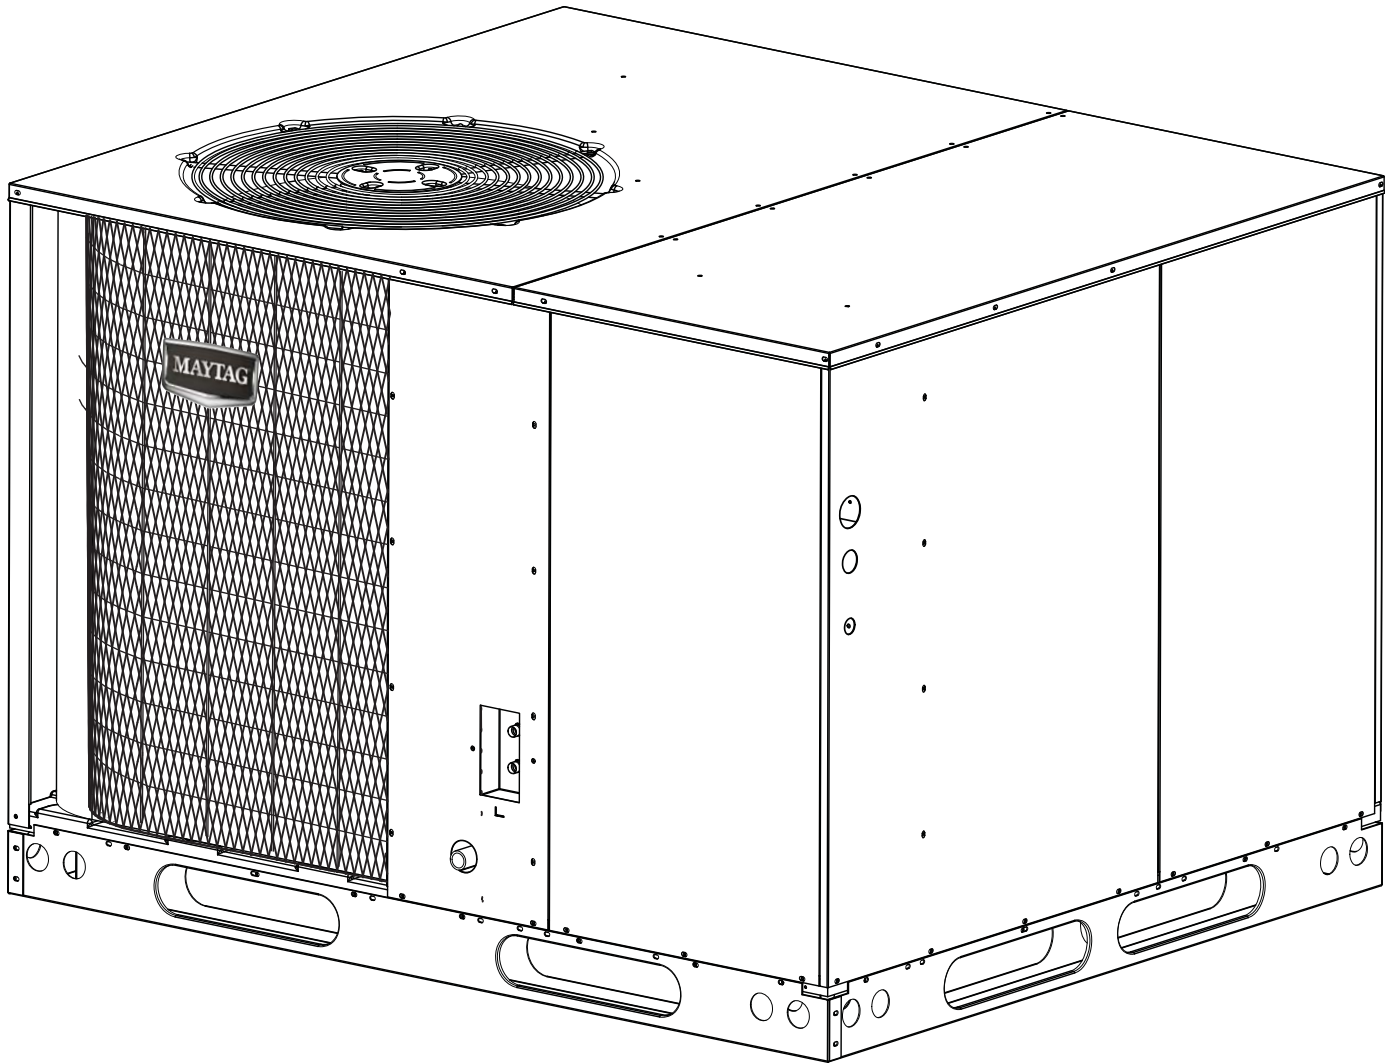

**REPLACEMENT PARTS LIST**  
**Single Package Air Conditioner**  
**PPA2SD Series**  
**13 SEER Models**

## 13 SEER Single Package Air Conditioner Model PPA2SD

REPLACEMENT PARTS LIST					
Item	Part #	Description	PPA2SDX36K	PPA2SDX48K	PPA2SDX60K
			919974P	919975P	919976P
1	277551	RAIL,BASE,47.23"LG	2	2	2
2	277552	RAIL,BASE,55.63"LG	2	2	2
3	279722R	CHANNEL,DRAIN	1	1	1
4	283941	PANEL,BLOWER TRANSITION	1		
	283942			1	1
5	285821R	COIL,OUTDOOR	1		
	285831R			1	
	285841R				1
6	D05565BR	RETURN PANEL ASSEMBLY	1	1	
	D05566BR				1
7	292402R	CONTROL PANEL ASSEMBLY	1	1	
	292403R				1
8	292442R	INSULATED TOP RIGHT PAN ASSEMBLY.	1	1	1
9	297212R	BLOWER HSG ASSEMBLY, 10X8	1		
	297214R	BLOWER HSG ASSEMBLY, 10X10		1	1
10	298892BR	PANEL,FRONT,BRONZE	1	1	
	298893BR				1
11	618084	BRASS NUT, EXT. SERVICE PORT(NOT SHOWN)	2	2	2
12	913357	BLOWER MOTOR,1/4 HP	1		
	914972	BLOWER MOTOR, 1/2 HP		1	
	M0023903R	BLOWER MOTOR, 3/4 HP,X-13			1
13	621709	TRANSFORMER 40 VA	1	1	1
14	621721	MTR,FAN,PSC,K,1/4 H/P	1	1	1
15	621661	CONTACTOR,1 POLE 25A	1		
	621662	CONTACTOR,1 POLE 35A		1	1
16	621867	RELAY, DPST	1	1	1
17	621153	CAPAC,RUN 45/7.5/370	1		
	621944	CAPAC,RUN 70/7.5/370		1	
	621717	CAPAC,RUN 80/7.5/370			1
18	918870	COMPRESSOR, ZP31K5E-PFE	1		
	918872	COMPRESSOR, ZP42K5E-PFE		1	
	918873	COMPRESSOR, ZP54K5E-PFE			1
19	632261	FUSE,3-AMP(NOT SHOWN)	2	2	2
20	632214	BLOCK, TERMINAL-2 POLE	1	1	1
21	632401	SWITCH,HIGH PRESSURE(NOT SHOWN)	1	1	1
22	632509	HEATER,CRANKCASE,240V/40W,60"(NOT SHOWN)		1	1
23	634676	PLUG,MOLDED,HV(NOT SHOWN)	1	1	1
24	662103	CORE,CHARGING PORT(NOT SHOWN)	2	2	2
25	663582	DISTIBUTOR,5CIR(NOT SHOWN)	1	1	
	663586	DISTIBUTOR,8CIR(NOT SHOWN)			1
26	663812	FITTING, ACCESS	1	1	1
27	663818	CAP, SERVICE PORT, BRASS(NOT SHOWN)	2	2	2
28	663833	DRAIN TUBE ASSEMBLY	1	1	1
29	298551BR	BRACKET,EXT. SERVICE PORTS	1	1	1
30	664331	CORE,PORT,HI FLOW,BRASS(NOT SHOWN)	2	2	2
31	664275	THERMAL EXPANSION VALVE			1
	664349		1		
	664350			1	