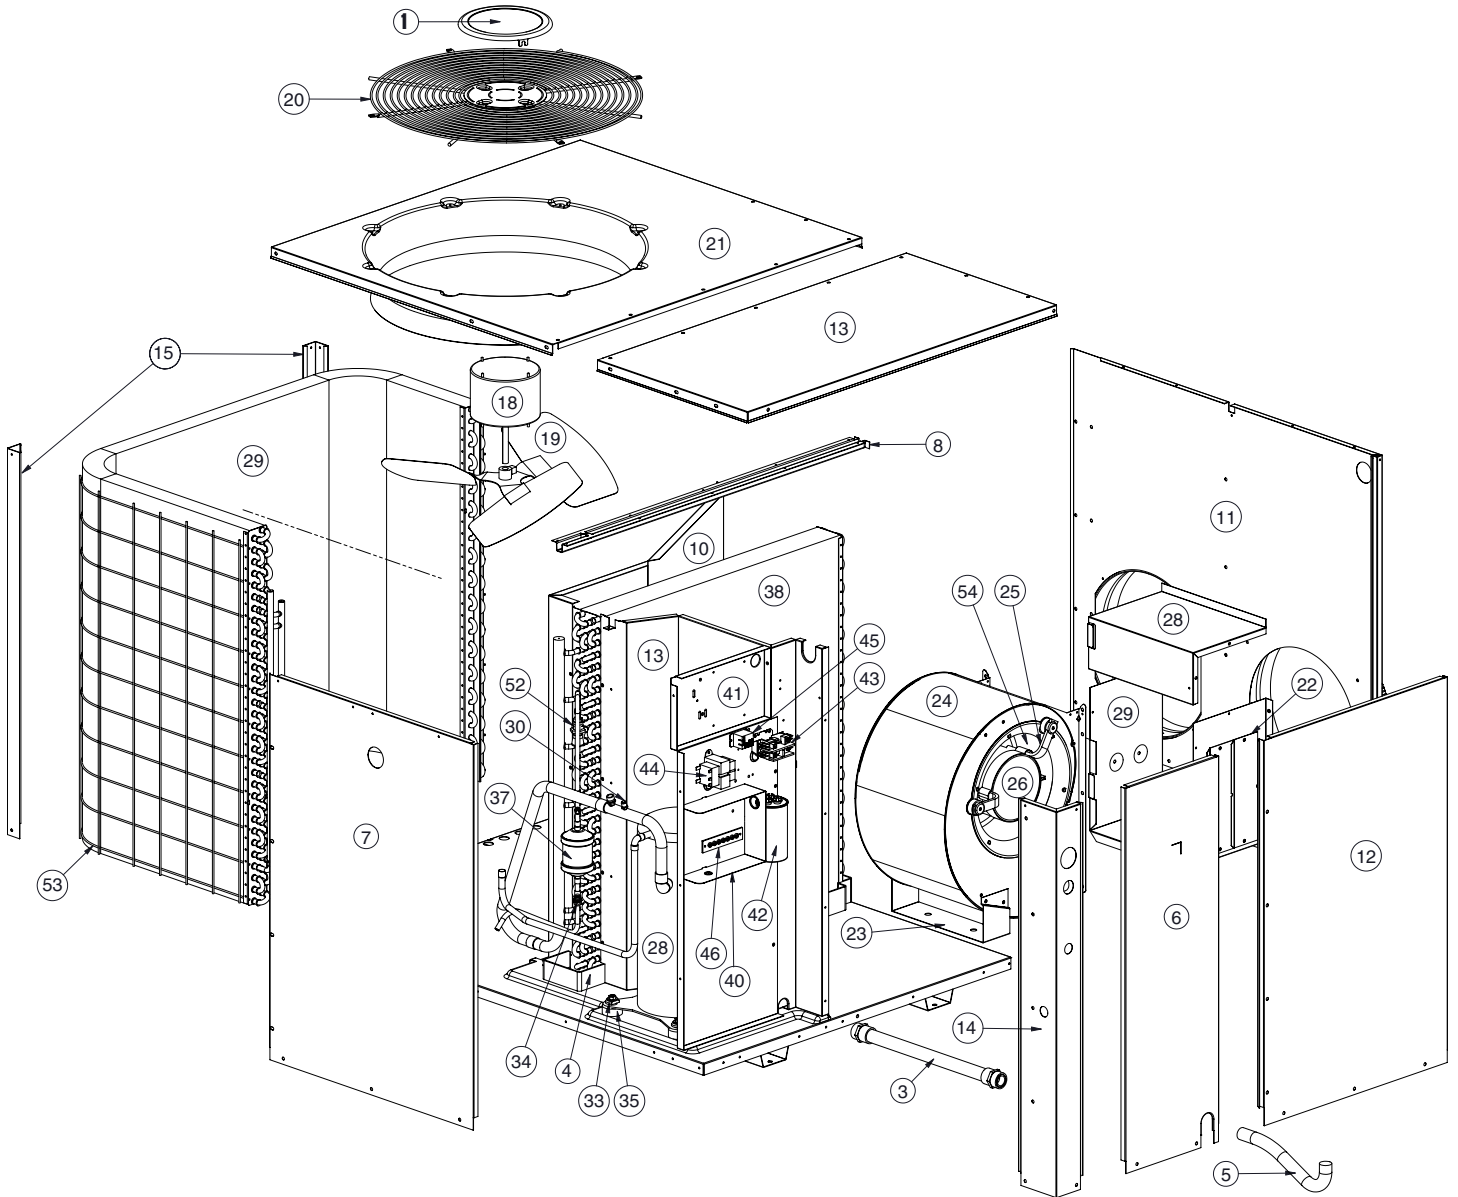

**REPLACEMENT PARTS LIST**

**SINGLE PACKAGE AIR CONDITIONER**

**P5RF SERIES**

**15 SEER MODELS**

**P5RF SERIES SINGLE PACKAGE AIR CONDITIONER  
208/230V, 15 SEER**

ITEM	DESCRIPTION	P5RF-X24K	P5RF-X36K	P5RF-X48K	P5RF-X60K
		920880	920881	920882	920883
1	CAP, TOP, FAN, GRILLE, STERLING	275291	275291	275291	275291
2	DUCT, COLLAR 12" (NOT SHOWN)	294941	294941	294941	294941
	DUCT, COLLAR 14" (NOT SHOWN)	294942	294942	294942	294942
3	DRAIN TUBE ASSY	663713	663713	663713	663713
4	PAN,DRAIN	669187	669187	669187	669187
5	P-TRAP, 1-1/2"	669211	669211	669211	669211
6	COVER, CONTROL PANEL	D02873R	D02873R	D02875R	D02875R
7	COVER, COMPRESSOR	D02893R	D02893R	D02895R	D02895R
8	CHANNEL, DRAIN	D03290R	D03290R	D03290R	D03290R
9	BRACKET, TERMINAL BLOCK (NOT SHOWN)	2B3441R	2B3441R	2B3441R	2B3441R
10	DIVIDER PANEL ASSY.	D03443R	D03443R	D03445R	D03445R
11	ASSY, PANEL,REAR	D03465R	D03465R	D03469R	D03469R
12	BLOWER PANEL ASSY.	D03523R	D03523R	-	-
	ASSY, PANEL, BLOWER COVER	-	-	D03525R	D03525R
13	TOP PAN ASSY. - LEFT	D03570R	D03570R	D03570R	D03570R
14	PANEL, CORNER	D04363R	D04363R	D04365R	D04365R
15	POST, CORNER	D09993R	D09993R	D09999R	D09999R
16	BLANKET, SOUND (NOT SHOWN)	689792R	689792R	689793R	689793R
17	PAINT, STERLING GRAY, TOUCH UP (NOT SHOWN)	903598R	903598R	903598R	903598R
18	MTR, FAN, PSC,K	622080R	622080R	-	-
	MTR, FAN	-	-	622442R	622442R
	MTR, CONTROLLER	-	-	622443R	622443R
19	FAN BLADE	667390R	667390R	667369R	667319R
20	GRILLE, TOP, 24", BLACK	669404R	669404R	669404R	-
	GRILLE, FAN, 24", BLACK	-	-	-	669335R
21	TOP PAN ASSY. - RIGHT	D07090R	D07090R	D07090R	2B1911R
22	PLATE, CLOSE-OFF, ELEC HT	226420R	226420R	226420R	226420R
23	FOOT, BLOWER	262970R	262970R	262970R	262970R
24	BLOWER HSG ASSY	297212R	297212R	297212R	297212R
25	ARM, MOTOR MOUNT-11" B.C.	668928R	668928R	668928R	668928R
26	MTR, X13, PROG	M0056102R	M0056111R	M0056113R	M0056116R
27	MODULE, HAIL GUARD (NOT SHOWN)	917206	917206	917206	917206
28	COMP, COPE, ZPS20K4E - PFV	920334	-	-	-
	COMP, COPE, ZPS30K4E - PFV	-	920335	-	-
	COMP, COPE, ZPS40K4E - PFV	-	-	920336	-
	COMP, COPE, ZPS49K4E - PFV	-	-	-	920337
29	COIL, OUTDOOR	2B3371R	2B3391R	2B3081R	2B1991R
30	CORE, CHARGING PORT	662103R	662103R	662103R	662103R
31	FITTING, ACCESS (NOT SHOWN)	663812R	663812R	663812R	663812R
32	CAP, SERVICE PORT, BRASS (NOT SHOWN)	663818R	663818R	663818R	663818R
33	CAP, SERVICE VALVE, R410A (NOT SHOWN)	664127R	664127R	664127R	664127R
34	PORT, HI FLOW,3/8", R-410, A STYL	664329R	664329R	664329R	664329R
35	CORE, PORT, HI FLOW, BRASS (NOT SHOWN)	664331R	664331R	664331R	664331R
36	BRACKET, FILTER/DRIER (NOT SHOWN)	2A9351R	2A9351R	2A9351R	2A9351R
37	DRIER, FILTER, UNIFLW, 8 IN^3, BLK	669764R	669764R	669764R	669764R
38	COIL, INDOOR	2B3381R	2B3411R	2A9661R	2A9661R
39	VALVE, TXV (NOT SHOWN)	669845R	669845R	669882R	669881R