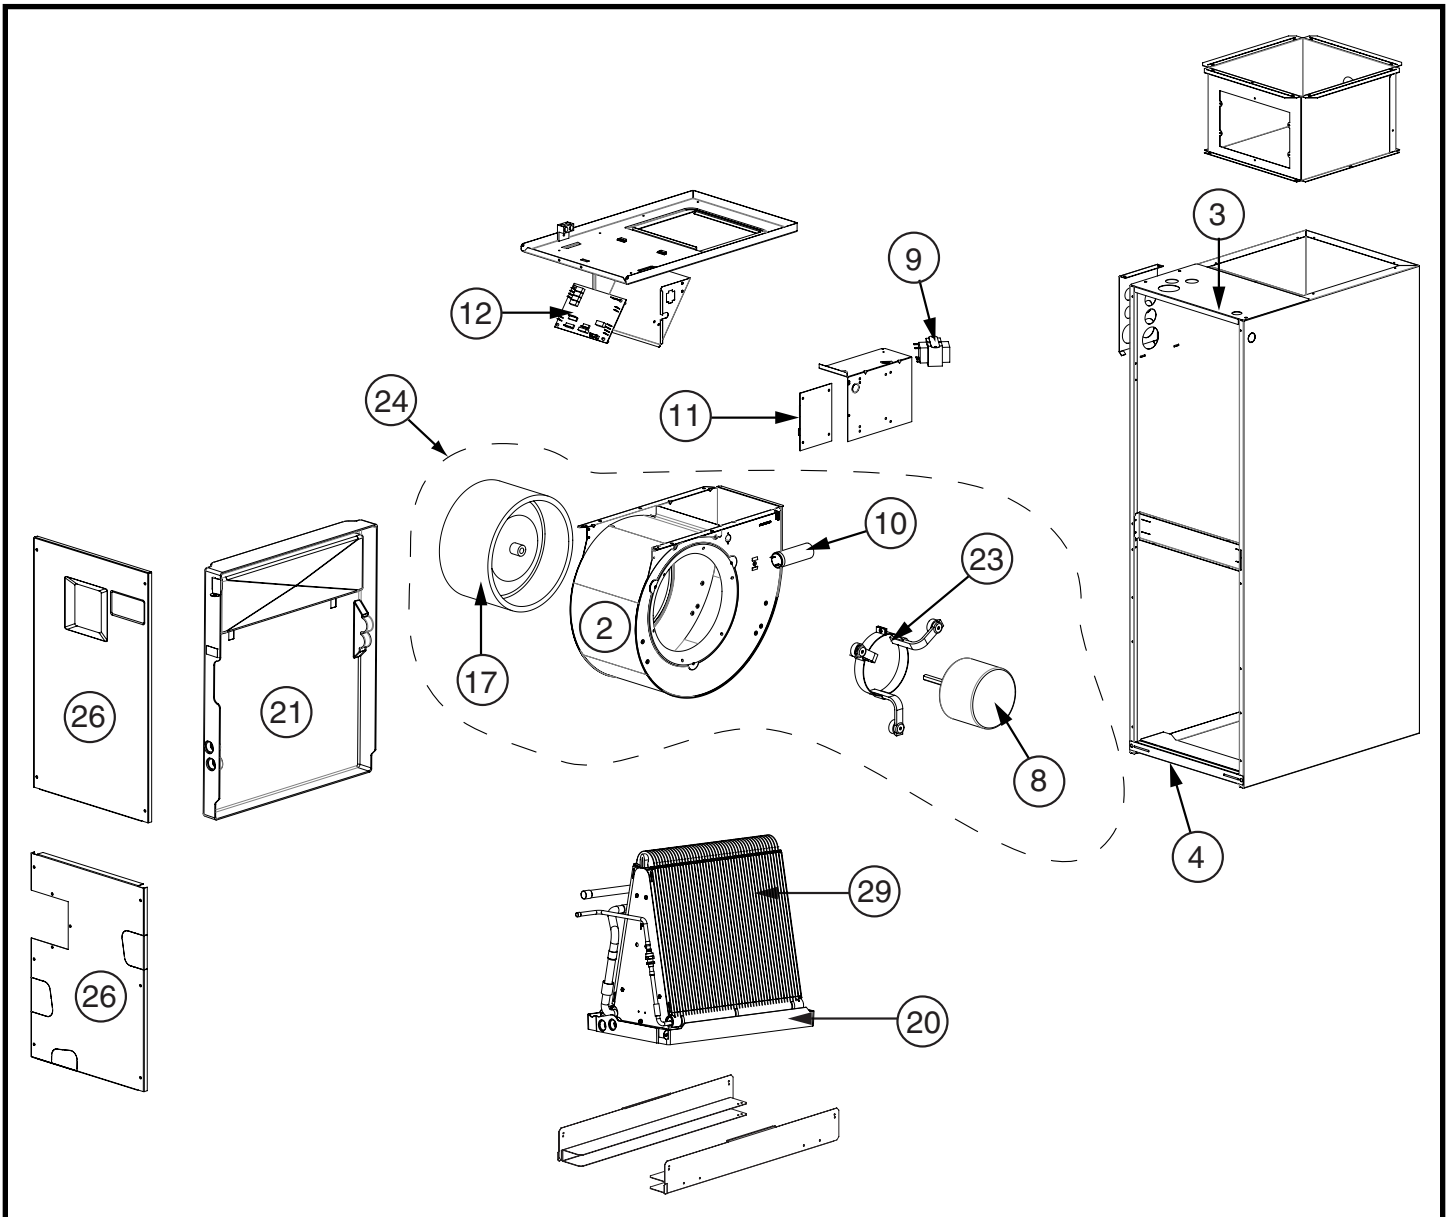

**REPLACEMENT PARTS LIST**

**INDOOR AIR HANDLER**  
 B6BMM0, B6BMMX, B6BM-X, B6EMMX, B6EMMN, B6VMAX, & B6VMMX  
 SERIES

**NOTE:** SOME MODELS USE A COPPER TUBE ALUMINUM FIN COIL. MICROCHANNEL COIL SHOWN IN PICTURE.