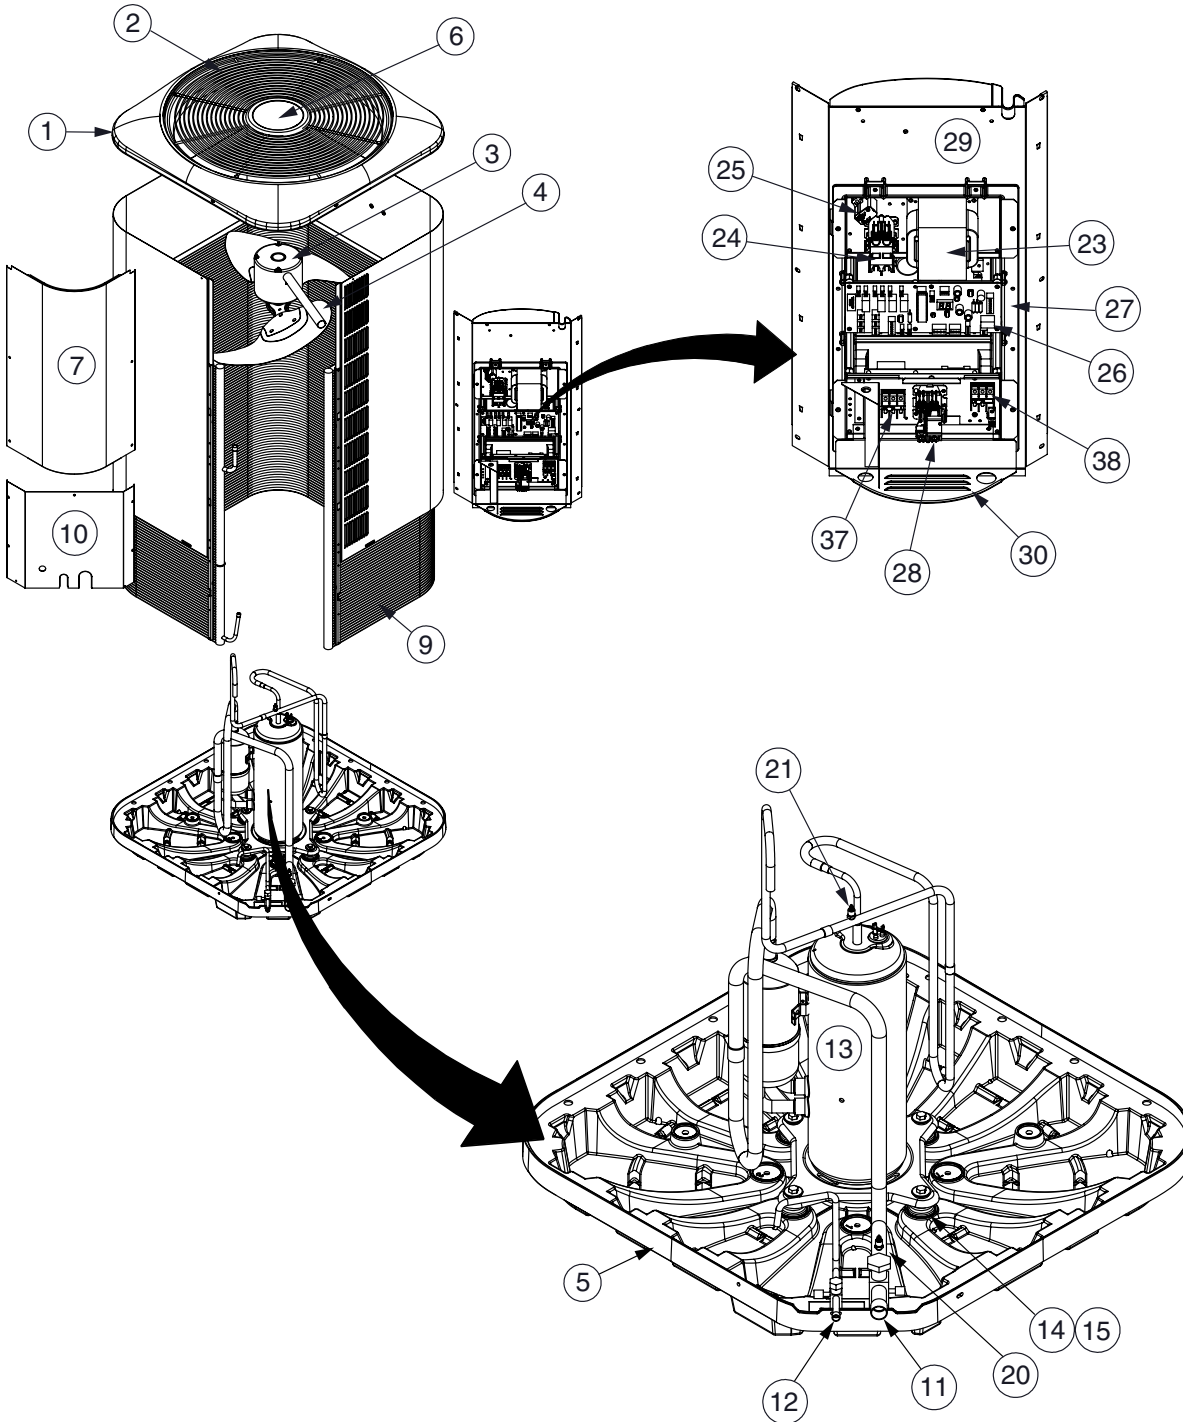

REPLACEMENT PARTS LIST

RESIDENTIAL SPLIT SYSTEM AIR CONDITIONER

PSA4BG SERIES

20 SEER MODELS

PSA4BG SERIES *iQDrive* RESIDENTIAL SPLIT SYSTEM AIR CONDITIONER

ITEM	DESCRIPTION	PSA4BG024K	PSA4BG036K	PSA4BG048K	PSA4BG060K
1	TOP PAN	284711R	284701R	284701R	284701R
2	FAN GRILLE	669592	669591	669591	669591
3	FAN MOTOR	622718R	622648R	622648R	622649R
4	FAN BLADE	667345	667351	667351	667351
5	BOTTOM PAN	669989	669990	669990	669990
6	NUT, DOUBLE THICK	606261	606261	606261	606261
7	CONTROL PANEL COVER	286630BR	286630BR	286630BR	286630BR
8	COIL GUARD (FORMED)	277524SR	277534SR	277536SR	277536SR
9	OUTDOOR COIL (FORMED)	2C6411R	2C5721R	2C5931R	2C5931R
10	ACCESS PANEL	2C1021BR	2C1021BR	2C1023BR	2C1023BR
11	REFRIGERANT SERVICE VALVE, VAPOR	663864	663865	663865	663865
12	REFRIGERANT SERVICE VALVE, LIQUID	663862	663862	663862	663862
13	COMPRESSOR	622515R	622516R	622517R	622518R
14	GROMMET, COMPRESSOR MOUNT (INCLUDED WITH COMPRESSOR)	669914	690304	690304	690304
15	BOLT, COMPRESSOR	600428	600428	600428	600428
16	FAN MOTOR WIRE CONDUIT (NOT SHOWN)	664292	664290	664290	664290
17	FAN MOTOR POWER WIRE HARNESS (NOT SHOWN)	634826	634826	634826	634826
18	FAN MOTOR CONTROL WIRE HARNESS (NOT SHOWN)	634827	634827	634827	634827
19	COMPRESSOR POWER WIRE HARNESS (NOT SHOWN)	634822	634822	634822	634821
20	LOW PRESSURE SWITCH	632634	632634	632634	632634
21	HIGH PRESSURE SWITCH	632473	632473	632473	632473
22	SOUND BLANKET, COMPRESSOR (NOT SHOWN)	690526	690527	690527	690528
23	INVERTER REACTOR (INCLUDED WITH INVERTER ASSY)	624795	624795	624796	624797
24	INVERTER RELAY (INCLUDED WITH INVERTER ASSY)	—	—	—	624803
25	INVERTER PTC RESISTOR (INCLUDED WITH INVERTER ASSY)	—	—	—	624804
26	INTERFACE BOARD (INCLUDED WITH INVERTER ASSY)	624834	624835	624836	624837
27	INVERTER ASSEMBLY	624822R	624823R	624824R	624825R
28	CONTACTOR	624827	624827	624827	624828
29	CONTROL PANEL (SHEET METAL ONLY)	2C7711R	2C1031R	2C1031R	2C1031R
30	FIELD CONNECTION BRACKET (SHEET METAL WITH LOUVERS)	2C0991BR	2C0991BR	2C0991BR	2C0991BR
31	TEMPERATURE SENSOR, AMBIENT (BLACK) (NOT SHOWN)	624780	624780	624780	624780
32	TEMPERATURE SENSOR, COMPRESSOR DISCHARGE (RED) (NOT SHOWN)	624779	624779	624779	624779
33	FIELD WIRING HARNESS (NOT SHOWN)	2C7881R	2C7881R	2C7881R	2C7881R
34	CONTROL POWER WIRE HARNESS (5-WIRE) (NOT SHOWN)	2C3592R	2C3592R	2C3592R	2C3592R
35	FILTER DRIER (NOT SHOWN)	669764	669764	669764	669764
36	BASE PAD, COMPRESSOR (NOT SHOWN)	690608	689975	689975	689975
37	TERMINAL BLOCK, COMPR (INCLUDED WITH INVERTER ASSEMBLY)	632642	632642	632642	632642
38	TERMINAL BLOCK, FAN (INCLUDED WITH INVERTER ASSEMBLY)	—	—	—	632641